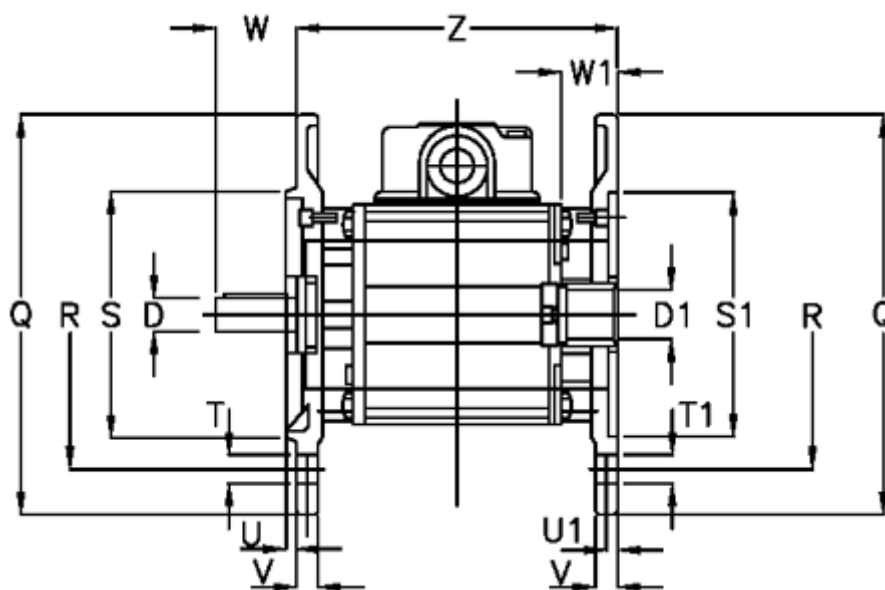

Article number: 4580908024

Description: Brake-Clutch combination
NFF 09-80-EH-B5

Measures

D = 19	U = 3.5
D1 = 19	U1 = 4.0
Q = 200	V = 12
R = 165	W = 40
S = 130	W1 = 41
S1 = 130	Z = 160
T = 11	
T1 = M10	